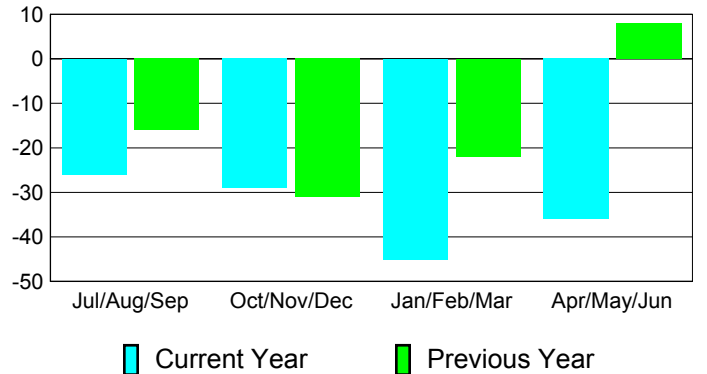

Gender Comparison 2010-2011

Jul/Aug/Sep

Oct/Nov/Dec

Jan/Feb/Mar

Apr/May/June

Male

Female