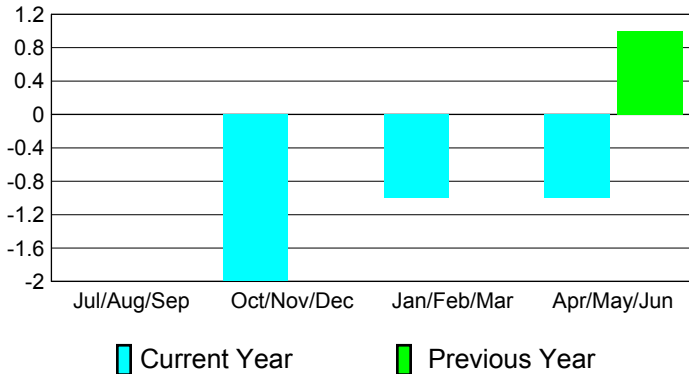

2010-2011 GMT Reports for District (or Undistricted) **District 4 C4**

GMT: **DANA M BIGGS**

Location: **CALIFORNIA**

GMT CA: **1**

CLUBS

**Club Results
2010-2011**

**Clubs
2009-2010**

Month	New Club Goal	Actual New Clubs	Actual Dropped Clubs	Gain/Loss of Clubs	Gain/Loss of Clubs
Jul/Aug/Sep	1	0	0	0	0
Oct/Nov/Dec	0	0	-2	-2	0
Jan/Feb/Mar	0	0	-1	-1	0
Apr/May/June	1	0	-1	-1	1
Totals	2	0	-4	-4	1

Club Results 2010-2011

Goal, New, Dropped, Gain/Loss

Comparison of Club Gain/Loss

Current Year Compared to the Previous Year

YTD Status Quo Clubs 2010-2011

Status Quo Clubs Compared to Status Quo Members

MEMBERSHIP

**Membership Results
2010-2011**

**Membership
2009-2010**

Month	Net Memb Goal	Actual New Memb	Actual Dropped Memb	Gain/Loss of Memb	Gain/Loss of Memb
Jul/Aug/Sep	30	53	-79	-26	-16
Oct/Nov/Dec	20	24	-53	-29	-31
Jan/Feb/Mar	10	32	-77	-45	-22
Apr/May/June	30	44	-80	-36	8
Totals	90	153	-289	-136	-61

Membership Results 2010-2011

Goal, New, Dropped, Gain/Loss

Comparison of Membership Gain/Loss

Current Year Compared to the Previous Year

Gender Comparison 2010-2011

Jul/Aug/Sep

Oct/Nov/Dec

Jan/Feb/Mar

Apr/May/June

Male

Female