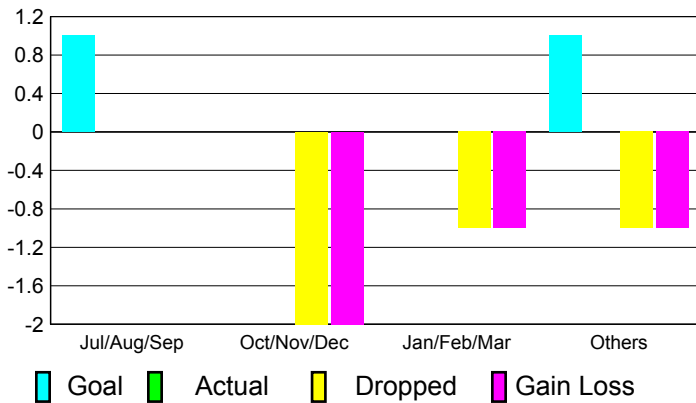

## CLUBS

**Club Results  
2010-2011**

**Clubs  
2009-2010**

Month	New Club Goal	Actual New Clubs	Actual Dropped Clubs	Gain/Loss of Clubs	Gain/Loss of Clubs
Jul/Aug/Sep	1	0	0	0	0
Oct/Nov/Dec	0	0	-2	-2	0
Jan/Feb/Mar	0	0	-1	-1	0
Apr/May/June	1	0	-1	-1	1
<b>Totals</b>	<b>2</b>	<b>0</b>	<b>-4</b>	<b>-4</b>	<b>1</b>

### Club Results 2010-2011

Goal, New, Dropped, Gain/Loss

### Comparison of Club Gain/Loss

Current Year Compared to the Previous Year