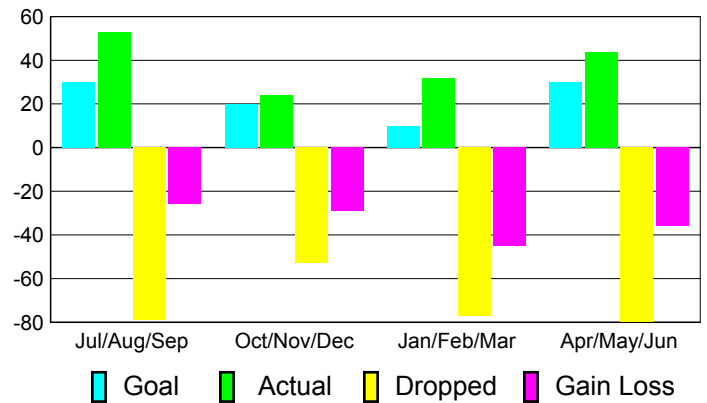

### YTD Status Quo Clubs 2010-2011

Status Quo Clubs Compared to Status Quo Members

## MEMBERSHIP

**Membership Results  
2010-2011**

**Membership  
2009-2010**

Month	Net Memb Goal	Actual New Memb	Actual Dropped Memb	Gain/Loss of Memb	Gain/Loss of Memb
Jul/Aug/Sep	30	53	-79	-26	-16
Oct/Nov/Dec	20	24	-53	-29	-31
Jan/Feb/Mar	10	32	-77	-45	-22
Apr/May/June	30	44	-80	-36	8
<b>Totals</b>	<b>90</b>	<b>153</b>	<b>-289</b>	<b>-136</b>	<b>-61</b>

### Membership Results 2010-2011

Goal, New, Dropped, Gain/Loss

### Comparison of Membership Gain/Loss

Current Year Compared to the Previous Year